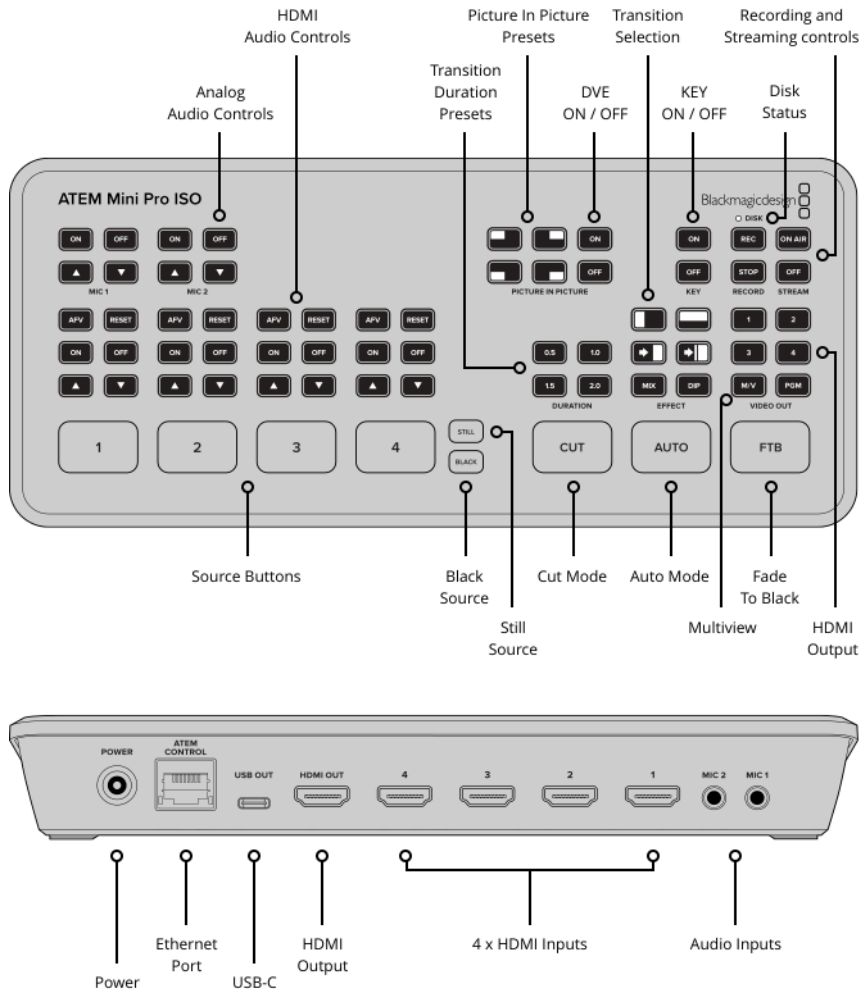

ATEM Mini Pro ISO

\$895

Affordable live switcher with 4 standards converted HDMI inputs, USB webcam out, audio mixer with EQ and dynamics, 2D DVE, transitions, green screen chroma key, 20 stills for titles and much more! ATEM Mini Pro also includes recording to USB disks in H.264 format, a built in hardware streaming engine for YouTube Live, Facebook, Twitch and more, plus multiview to see all cameras on a single monitor. Plus with the ATEM Mini Pro ISO model you also get recording of 5 streams including all input as clean feeds for editing, plus a DaVinci project file for fast edit turnaround and Blackmagic RAW file relinking for finishing in Ultra HD.

2 x 3.5mm stereo mini jack.

Total Audio Outputs

None, embedded audio only.

Timecode Connection

None

HDMI Video Inputs

4 x HDMI type A, 10-bit HD switchable.
2 channel embedded audio.

Video Input Re-Sync

On all 4 HDMI inputs.

Frame Rate and Format Converters

On all 4 HDMI inputs.

HDMI Program Outputs

1

Ethernet

Ethernet supports 10/100/1000 BaseT for live streaming, software control, software updates and direct or network panel connection.

Computer Interface

1 x USB Type-C 3.1 Gen 1 for external drive recording, webcam out, software control, software updates and panel connection.

Standards

HD Video Input Standards

720p50, 720p59.94, 720p60
 1080p23.98, 1080p24, 1080p25,
 1080p29.97, 1080p30, 1080p50,
 1080p59.94, 1080p60
 1080i50, 1080i59.94, 1080i60