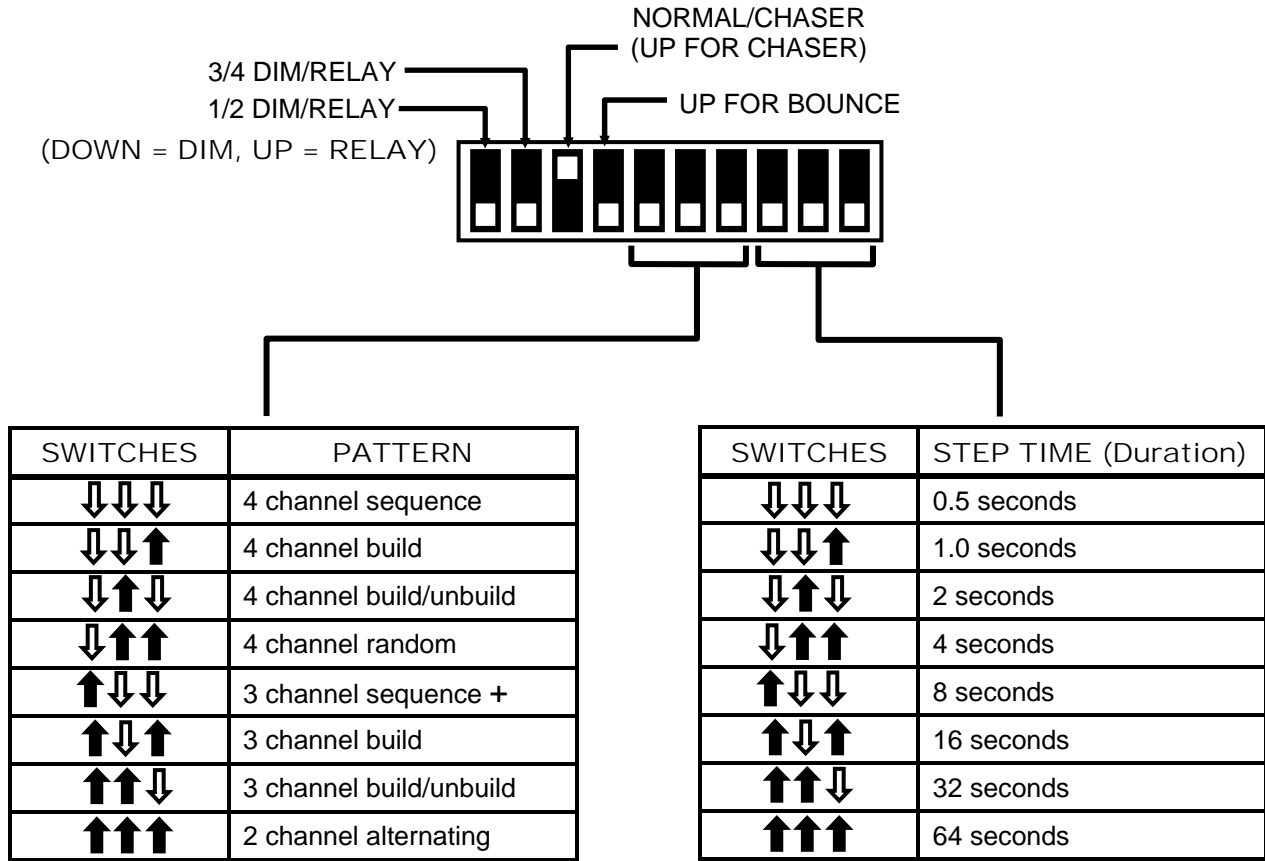

CHASER MODE SWITCH FUNCTIONS

MAINTENANCE AND REPAIR

TROUBLESHOOTING

- Check that you have power applied to the dimmer.
- Check that all light fixtures are functional.
- Check the fuses.
- Check the DMX control cable.
- Check the settings of the dimmer DIP switches.
- Check the console setup for correct patching.

REPAIR

The only AS-40L user serviceable parts are externally accessible fuses. Replace fuses ONLY with 5 Amp, 250VAC, fast blow fuses. Internal service on the unit by other than Lightronics authorized agents will void the warranty. If service is required, contact the dealer from whom you purchased the dimmer, or Lightronics, Service Department, 509 Central Drive, Virginia Beach, VA 23454. Tel: 757 486 3588.