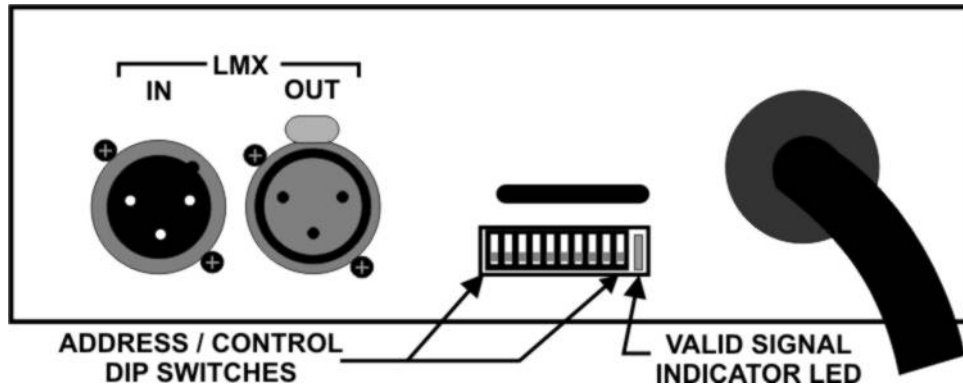

CHASSIS END VIEW

OPERATION

NORMAL MODE (non-chaser)

A green LED in the end panel will indicate that a valid control signal (LMX) is applied to the unit. A DIP switch block on the end panel selects the starting channel number of the dimmer. The 7 right hand switches (numbered 4 -10) control this function. For example, if all switch positions are down - the dimmer will respond to console channels 1-4. Moving the switch position on the far right to up will set the dimmer to respond to channels 5-8. A complete table of channel assignments is provided at the end of this manual.

RELAY MODE: Pairs of channels (1/2 and/or 3/4) may be switched into the relay mode. In this mode the output of these channels will be either off or full on depending on the control console channel setting. The trip point for turn on is aprox. 50%. The 2 left hand switches on the DIP switch block control relay mode channel selection.